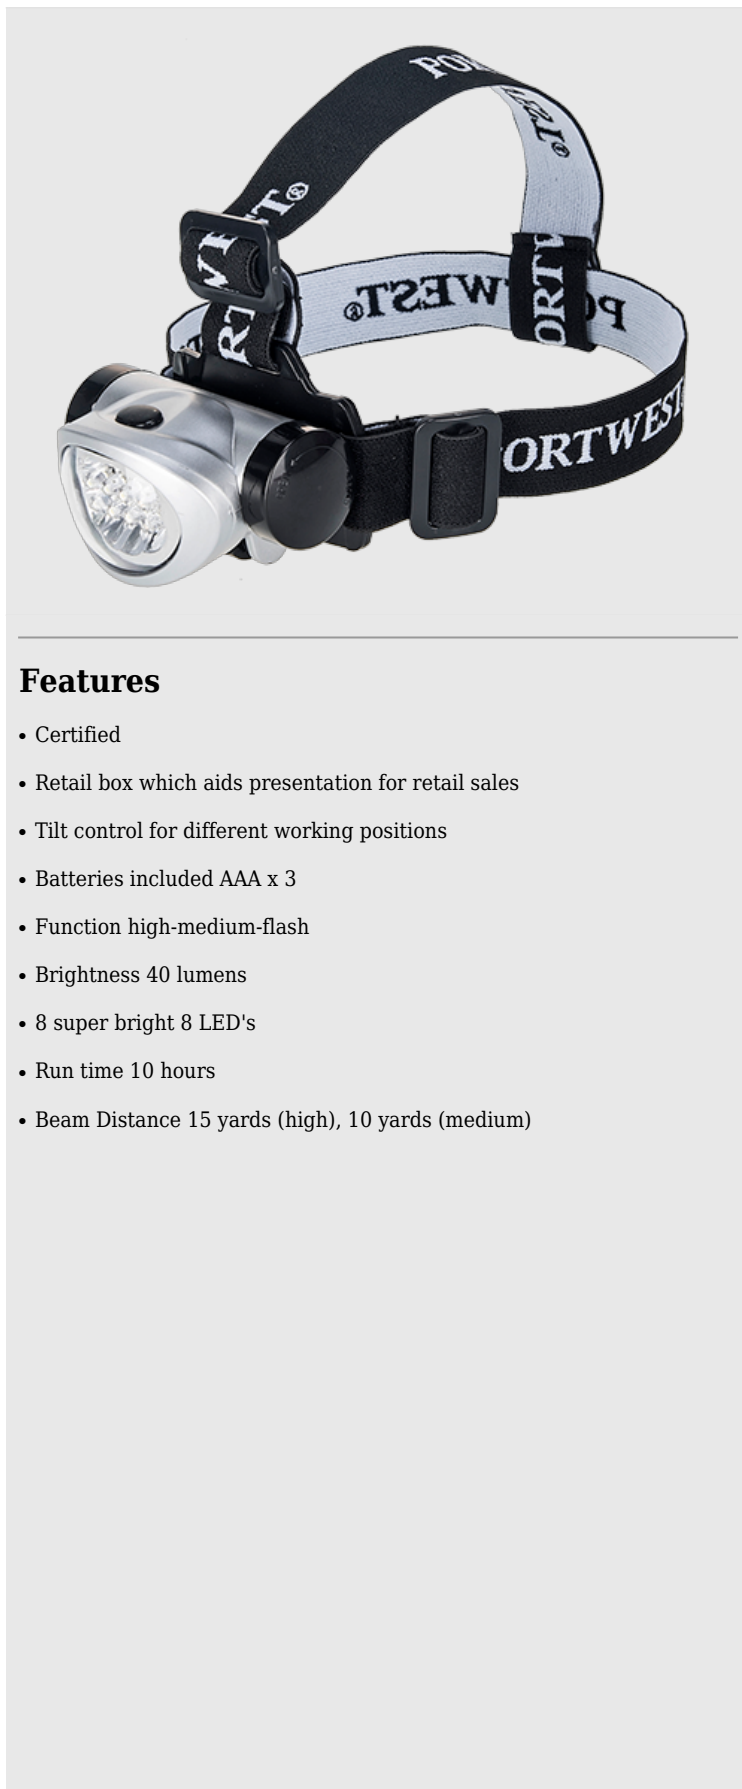

PA50 - LED Head Light

Collection: Torch

Range: Lighting

Materials: ABS

Inner Pack: 20

Outer Carton: 120

Product information

Brightness: 40 lumens Beam distance: 15 yards (high), 10 yards (medium) Run time: 10 hours Batteries: included AAA x 3 Function: high-medium-flash 8 LED lights Tilt control for different working positions

Standards

RoHS NONE
CE NONE

Features

- Certified
- Retail box which aids presentation for retail sales
- Tilt control for different working positions
- Batteries included AAA x 3
- Function high-medium-flash
- Brightness 40 lumens
- 8 super bright 8 LED's
- Run time 10 hours
- Beam Distance 15 yards (high), 10 yards (medium)