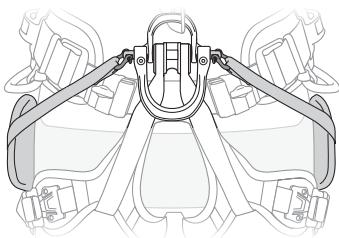

3 year guarantee

Shackles for PODIUM seat

Manilles pour sellettes PODIUM

PRICE

C0045300A (140617)

Gated ventral attachment point / Point d'attache ventral ouvrable

[PETZL.COM](https://www.petzl.com)

Latest
version