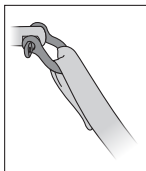

3 year guarantee

Shackles for PODIUM seat

Manilles pour sellettes PODIUM

PRICE

C0045300A (140617)

Gated ventral attachment point / Point d'attache ventral ouvrable

[PETZL.COM](https://www.petzl.com)

Latest
version