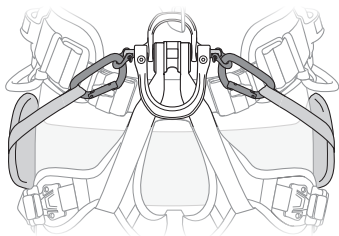

3 year guarantee

Shackles for PODIUM seat

Manilles pour sellettes PODIUM

PRICE

C0045300A (140617)

Gated ventral attachment point / Point d'attache ventral ouvrable

[PETZL.COM](https://www.petzl.com)

Latest
version