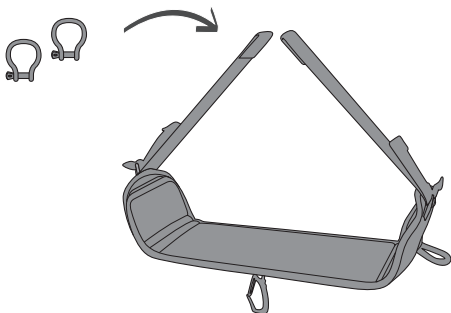

3 year guarantee

Shackles for PODIUM seat

Manilles pour sellettes PODIUM

PRICE

C0045300A (140617)

Gated ventral attachment point / Point d'attache ventral ouvrable

[PETZL.COM](https://www.petzl.com)

Latest
version