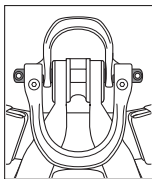

3 year guarantee

Shackles for PODIUM seat

Manilles pour sellettes PODIUM

PRICE

C0045300A (140617)

Gated ventral attachment point / Point d'attache ventral ouvrable

[PETZL.COM](https://www.petzl.com)

Latest
version