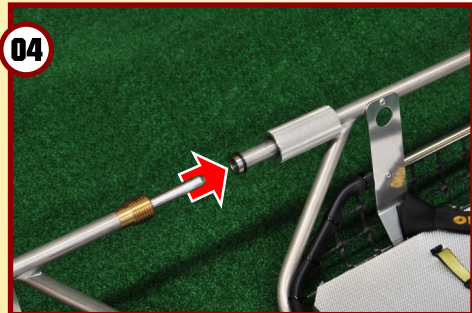

911 NET FULL stretcher

PROFESSIONAL LINE

WWW.KONG.IT