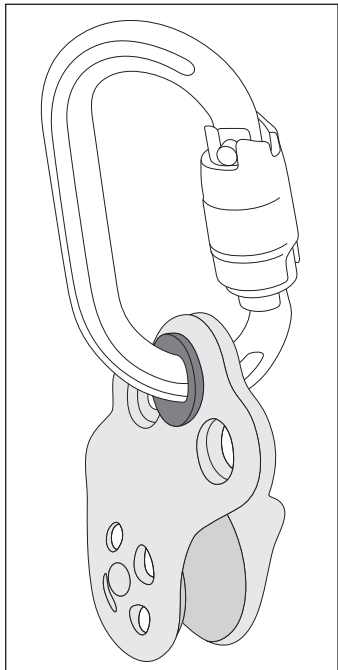

Wallis
GROM-200

Prest-in
GROM-100

Prest-in +
Mini-swivel
(SW400)

Prest-in +
Focus-L (SW450)

Prest-in +
Mini-swivel (SW400) +
Carabiner

Configuration Aids

- Prest-in
- Wallis
- Grommet
- Vari-width Keeper
- 8mm Keeper

Grommet
GROM-300

Vari-width Keeper
STRING-16-9-P5

8mm Keeper
STRING-8-P5