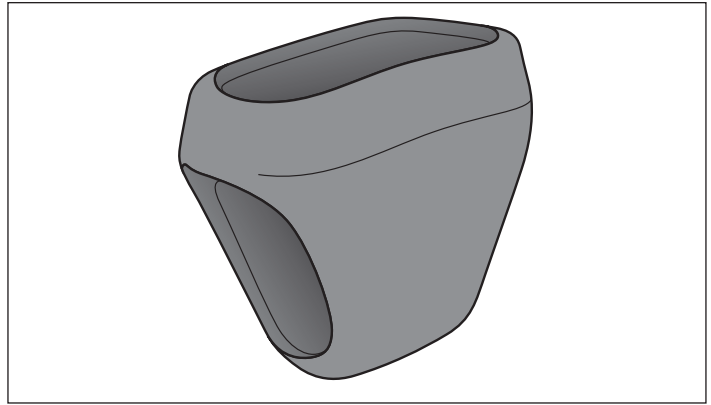

Wallis
GROM-200

Prest-in
GROM-100

Prest-in +
Mini-swivel
(SW400)

Prest-in +
Focus-L (SW450)

Prest-in +
Mini-swivel (SW400) +
Carabiner

Configuration Aids

- Prest-in
- Wallis
- Grommet
- Vari-width Keeper
- 8mm Keeper

Grommet
GROM-300

Vari-width Keeper
STRING-16-9-P5

8mm Keeper
STRING-8-P5