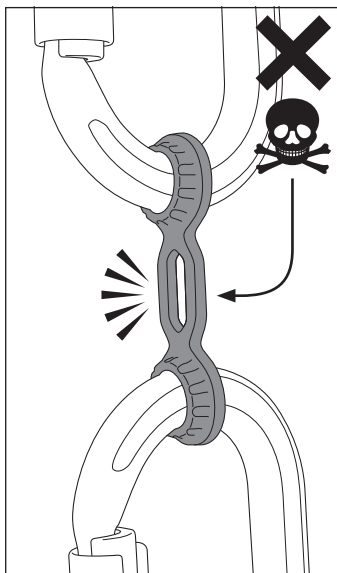

Wallis
GROM-200

Prest-in
GROM-100

Prest-in +
Mini-swivel
(SW400)

Prest-in +
Focus-L (SW450)

Prest-in +
Mini-swivel (SW400) +
Carabiner

Configuration Aids

- Prest-in
- Wallis
- Grommet
- Vari-width Keeper
- 8mm Keeper

Grommet
GROM-300

Vari-width Keeper
STRING-16-9-P5

8mm Keeper
STRING-8-P5