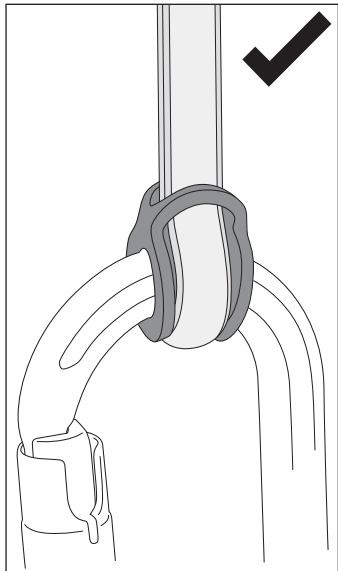

Wallis
GROM-200

Prest-in
GROM-100

Prest-in +
Mini-swivel
(SW400)

Prest-in +
Focus-L (SW450)

Prest-in +
Mini-swivel (SW400) +
Carabiner

Configuration Aids

- Prest-in
- Wallis
- Grommet
- Vari-width Keeper
- 8mm Keeper

Grommet
GROM-300

Vari-width Keeper
STRING-16-9-P5

8mm Keeper
STRING-8-P5