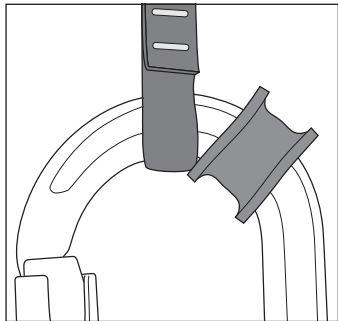

Wallis
GROM-200

Prest-in
GROM-100

Prest-in +
Mini-swivel
(SW400)

Prest-in +
Focus-L (SW450)

Prest-in +
Mini-swivel (SW400) +
Carabiner

Configuration Aids

- Prest-in
- Wallis
- Grommet
- Vari-width Keeper
- 8mm Keeper

Grommet
GROM-300

Vari-width Keeper
STRING-16-9-P5

8mm Keeper
STRING-8-P5