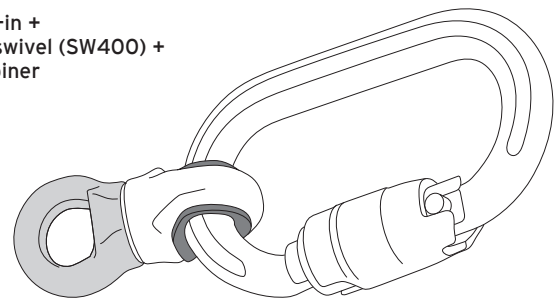

Wallis
GROM-200

Prest-in
GROM-100

Prest-in +
Mini-swivel
(SW400)

Prest-in +
Focus-L (SW450)

Prest-in +
Mini-swivel (SW400) +
Carabiner

Configuration Aids

- Prest-in
- Wallis
- Grommet
- Vari-width Keeper
- 8mm Keeper

Grommet
GROM-300

Vari-width Keeper
STRING-16-9-P5

8mm Keeper
STRING-8-P5