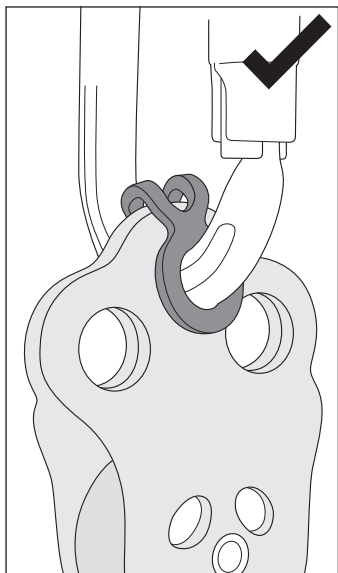

Wallis
GROM-200

Prest-in
GROM-100

Prest-in +
Mini-swivel
(SW400)

Prest-in +
Focus-L (SW450)

Prest-in +
Mini-swivel (SW400) +
Carabiner

Configuration Aids

- Prest-in
- Wallis
- Grommet
- Vari-width Keeper
- 8mm Keeper

Grommet
GROM-300

Vari-width Keeper
STRING-16-9-P5

8mm Keeper
STRING-8-P5