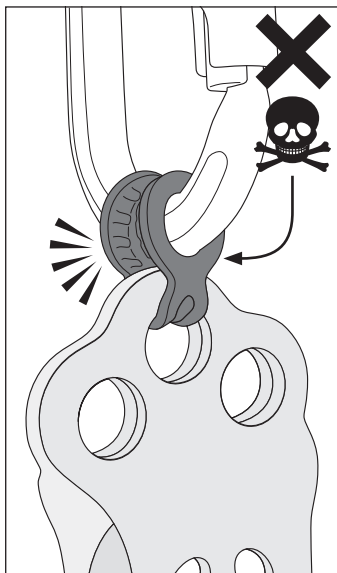

Wallis
GROM-200

Prest-in
GROM-100

Prest-in +
Mini-swivel
(SW400)

Prest-in +
Focus-L (SW450)

Prest-in +
Mini-swivel (SW400) +
Carabiner

Configuration Aids

- Prest-in
- Wallis
- Grommet
- Vari-width Keeper
- 8mm Keeper

Grommet
GROM-300

Vari-width Keeper
STRING-16-9-P5

8mm Keeper
STRING-8-P5