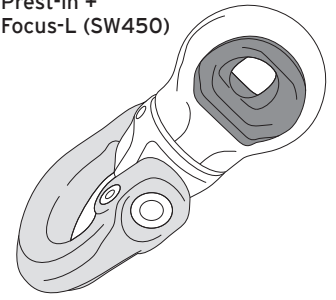

Wallis
GROM-200

Prest-in
GROM-100

Prest-in +
Mini-swivel
(SW400)

Prest-in +
Focus-L (SW450)

Prest-in +
Mini-swivel (SW400) +
Carabiner

Configuration Aids

- Prest-in
- Wallis
- Grommet
- Vari-width Keeper
- 8mm Keeper

Grommet
GROM-300

Vari-width Keeper
STRING-16-9-P5

8mm Keeper
STRING-8-P5