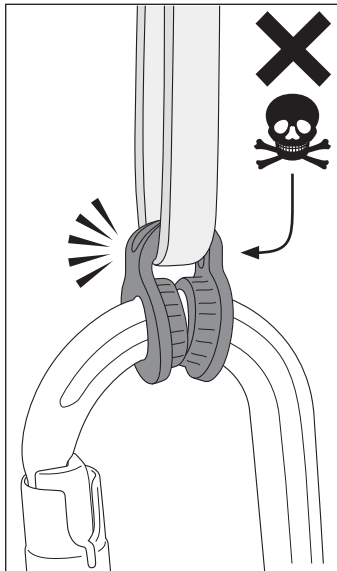

Wallis
GROM-200

Prest-in
GROM-100

Prest-in +
Mini-swivel
(SW400)

Prest-in +
Focus-L (SW450)

Prest-in +
Mini-swivel (SW400) +
Carabiner

Configuration Aids

- Prest-in
- Wallis
- Grommet
- Vari-width Keeper
- 8mm Keeper

Grommet
GROM-300

Vari-width Keeper
STRING-16-9-P5

8mm Keeper
STRING-8-P5