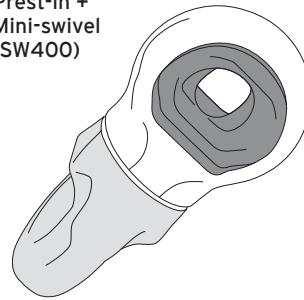

Wallis
GROM-200

Prest-in
GROM-100

Prest-in +
Mini-swivel
(SW400)

Prest-in +
Focus-L (SW450)

Prest-in +
Mini-swivel (SW400) +
Carabiner

Configuration Aids

- Prest-in
- Wallis
- Grommet
- Vari-width Keeper
- 8mm Keeper

Grommet
GROM-300

Vari-width Keeper
STRING-16-9-P5

8mm Keeper
STRING-8-P5