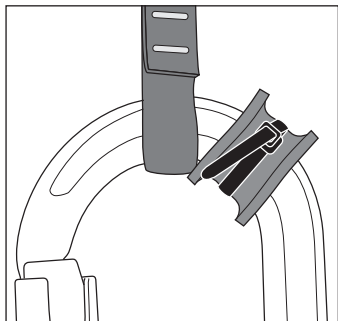

Grommet
GROM-300