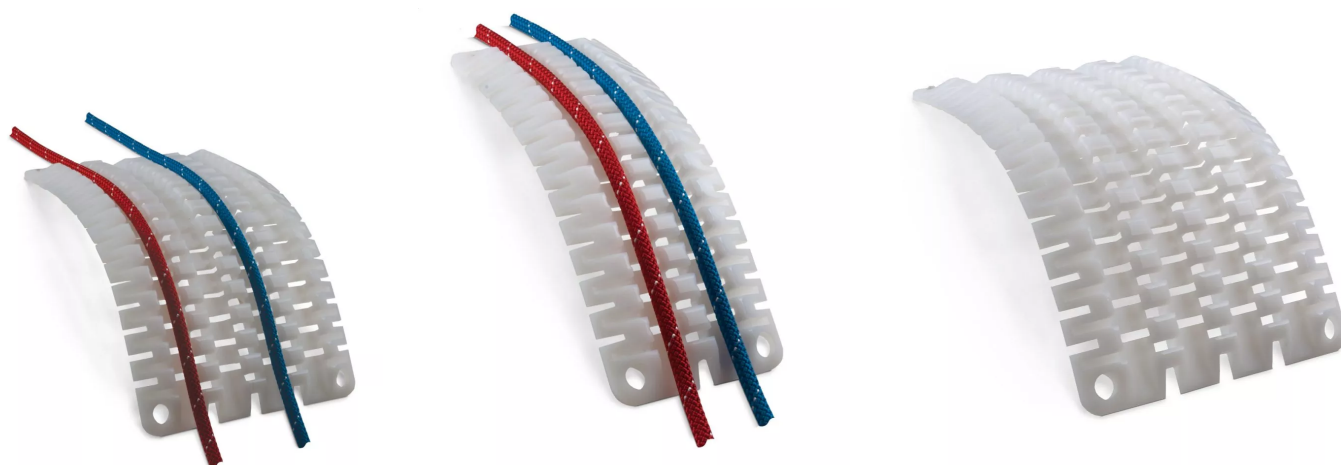

ULTRA-PRO[™] EDGE PROTECTORS

A CMC Exclusive

The most sought-after edge protection available features super slick, high-performance material that not only protects your rope from sharp or rough edges, but also greatly reduces friction. The Ultra-Pro is lighter and easier to transport than edge rollers or similar devices and its lower profile avoids tipping often encountered with taller devices. It conforms to the edge, and prevents sharp bends in the rope. Protectors are available in two sizes: the Ultra-Pro 2 is for two ropes, and the Ultra-Pro 4 accepts four ropes. Carabiner holes in all four corners allow the Ultra-Pro to be tied off for safety or linked together for extended protection.

| | |
|-----------------------|------------------------|
| Option | Ultra Pro 2 |
| Item | 294042 |
| LENGTH X WIDTH | 16 X 6 IN (41 X 15 CM) |
| COLOR | WHITE |
| Price | \$105 |

| | |
|-----------------------|-------------------------|
| Option | Ultra Pro 4 |
| Item | 294044 |
| LENGTH X WIDTH | 16 X 10 IN (41 X 25 CM) |
| COLOR | WHITE |
| Price | \$140 |