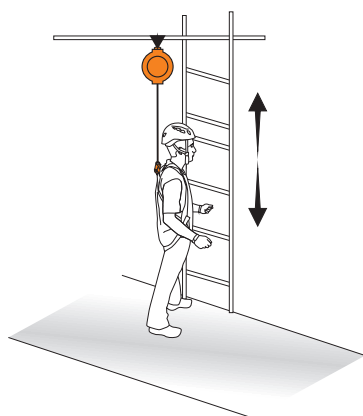

Ref.2075 COBRA 6

Self-retracting fall arrester with webbing length of 6 m.
 20 mm polyamide webbing with a breaking strength of 15 kN is protected by a durable ABS cover.
 Complete with auto-locking swivel connector and integrated shock absorber.

CONSTRUCTION PYLONS/INDUSTRY

Supplied with guiding cord Ø5 x 6m, useful to guide the webbing back into the retractor.

Vertical use

| Ref. | Product name Nombre del producto | Weight Peso | | | CE EN 360 | EAC |
|------|-------------------------------------|----------------|----|----|--------------|-----|
| | | kg | lb | oz | | |
| 2075 | COBRA 6 m | 1.85 | 4 | 1 | • | • |