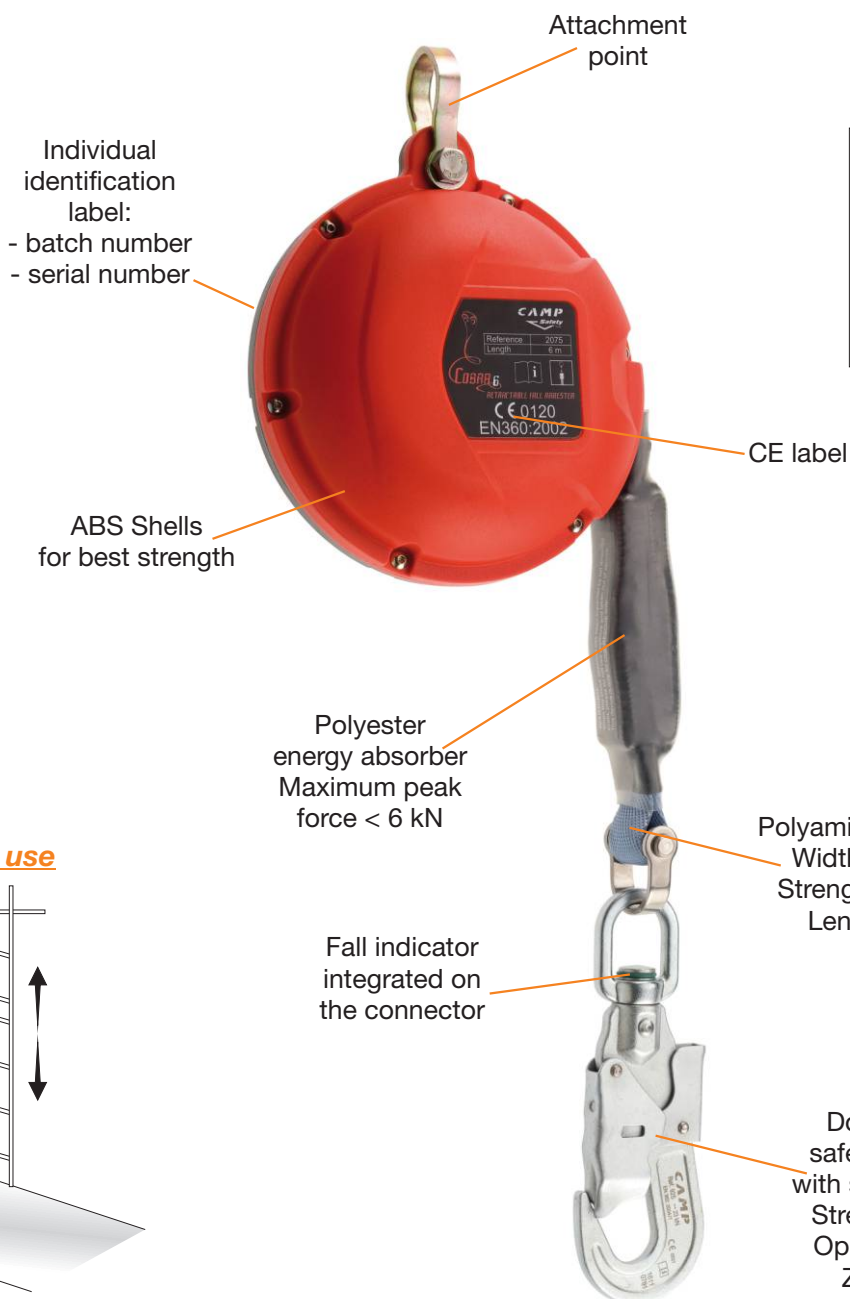

Ref.2075 COBRA 6

Self-retracting fall arrester with webbing length of 6 m.
 20 mm polyamide webbing with a breaking strength of 15 kN is protected by a durable ABS cover.
 Complete with auto-locking swivel connector and integrated shock absorber.

CONSTRUCTION PYLONS/INDUSTRY

Supplied with guiding cord Ø5 x 6m, useful to guide the webbing back into the retractor.

Vertical use

| Ref. | Product name Nombre del producto | Weight Peso | | | CE EN 360 | EAC |
|------|-------------------------------------|----------------|----|----|--------------|-----|
| | | kg | lb | oz | | |
| 2075 | COBRA 6 m | 1.85 | 4 | 1 | • | • |