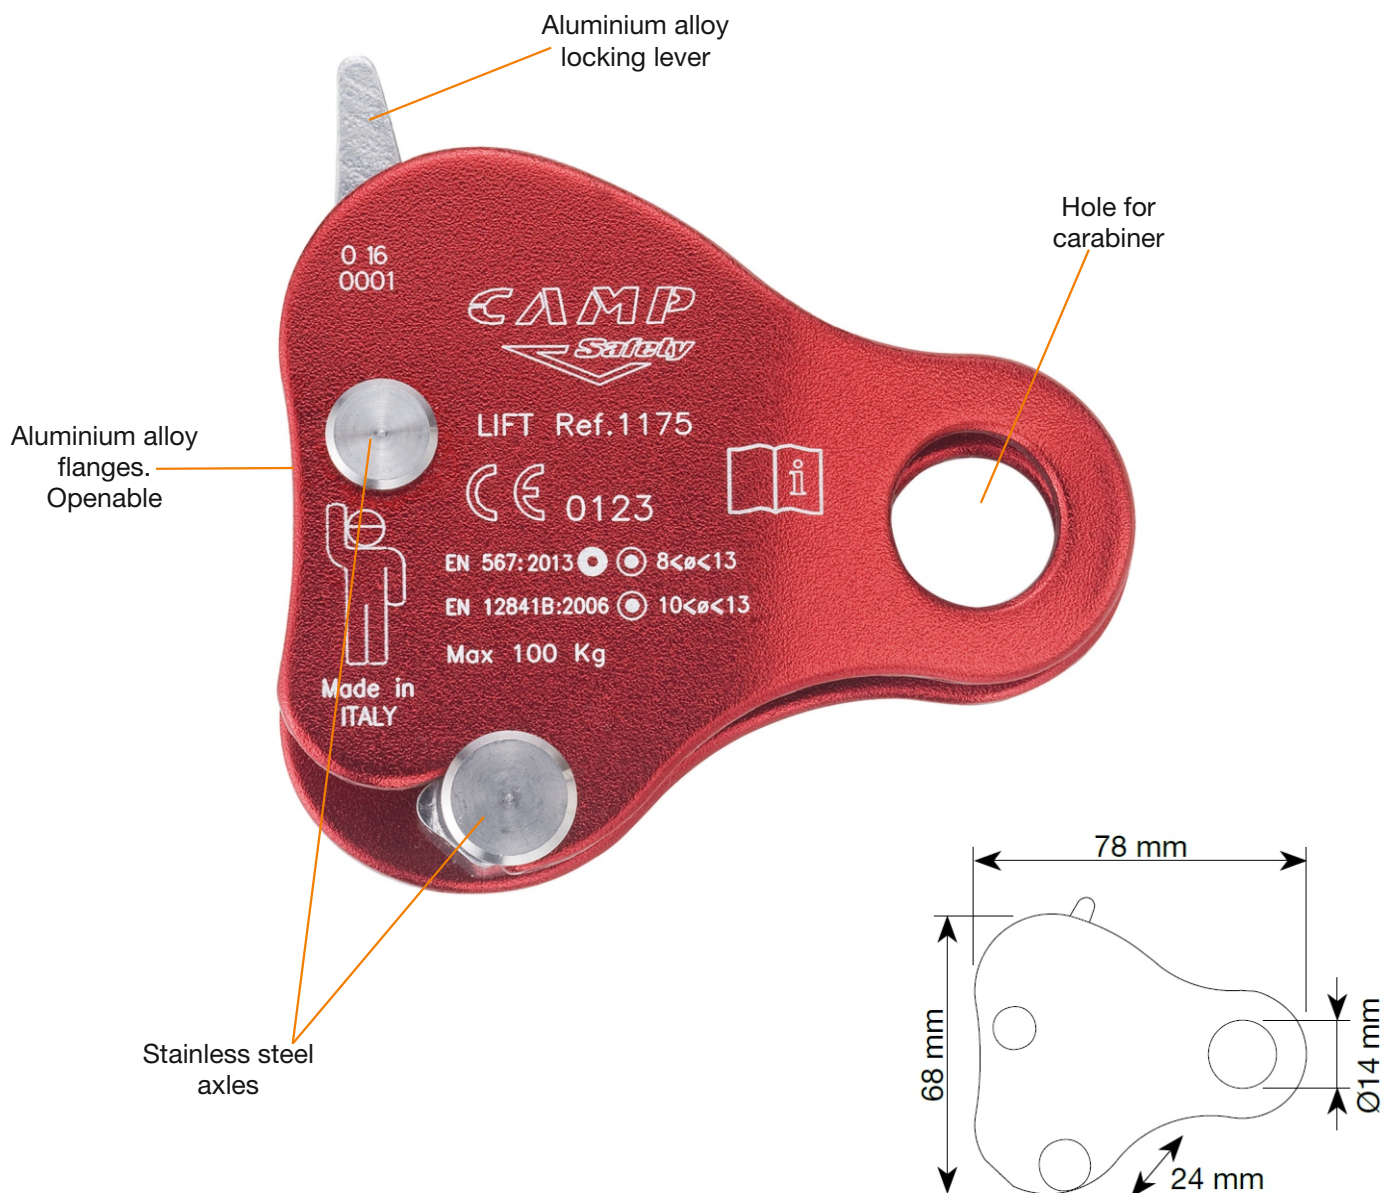

## 1175 LIFT

Compact rope clamp with a toothless cam for gentle action on the rope.

Flanges and cam constructed from aluminum alloy.

Standards:

- EN 12841/B for semi-static ropes ranging from 10 to 13 mm.
- EN 567 for semi-static and dynamic ropes ranging from 8 to 13 mm.

2017 UPDATE: red color.

ROPE ACCESS    TREE CLIMBING    TEAM RESCUE

Ref.	Product name Nombre del producto	Weight Peso		Rope diameter Diámetro de cuerda		CE	
		g	oz	Min - mm	Max - mm	EN 12841/B	EN 567
1175	LIFT	95	3.4	8	13	•	•