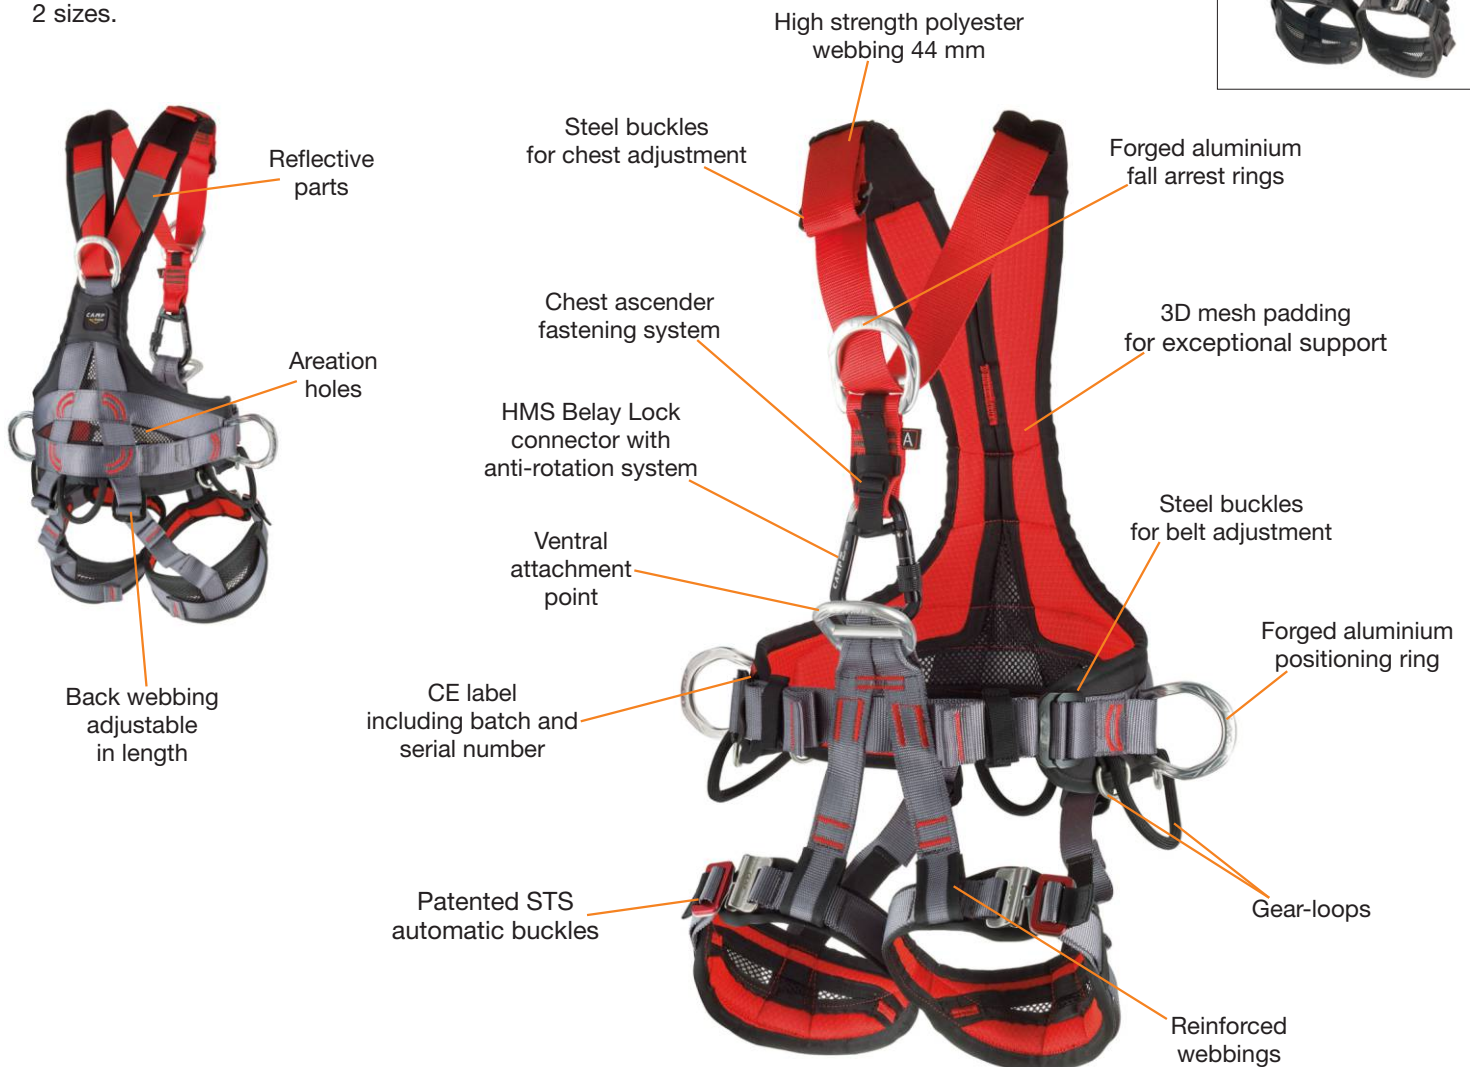

Ref.094112 GOLDEN TOP EVO ALU

ROPE ACCESS

TEAM RESCUE

TOWERS/INDUSTRY

An incredibly comfortable and supportive full body harness for intensive rope access work. Ergonomic padding wraps around the worker's back and shoulders for exceptional support and ventilation strips on the back and leg loops allow for air flow. Patented ventral attachment features two loops: the upper loop is for attaching a chest harness and chest ascender and the lower loop holds the ventral D-ring for attaching lanyards and rope tools.

Supplied with the patented HMS Belay Lock connector that features an anti-rotation system. Equipped with a keeper strap for securing a chest ascender in a streamlined way.

Patented STS automatic buckles on the leg loops.

5 aluminum alloy attachment points: 1 sternal and 1 dorsal for fall arrest, 1 ventral for suspension and 2 side for positioning and restraint.

2 sizes.

Golden Top Evo Alu Black
094113

Ref.	Product name Nombre del producto	Size Tallas	Weight Peso		Waist Cintura	Legs Perneras	Height Altura	CE			EAC	Attachment points Puntos de anclaje
			g	oz	B (cm)	C (cm)	D (cm)	EN 358	EN 361	EN 813		
094112 094113	GOLDEN TOP EVO ALU	S-L	1990	70.2	70-110	45-65	55-75	•	•	•	•	
	GOLDEN TOP EVO ALU BLACK	L-XXL	2090	73.8	80-130	55-75	65-85					