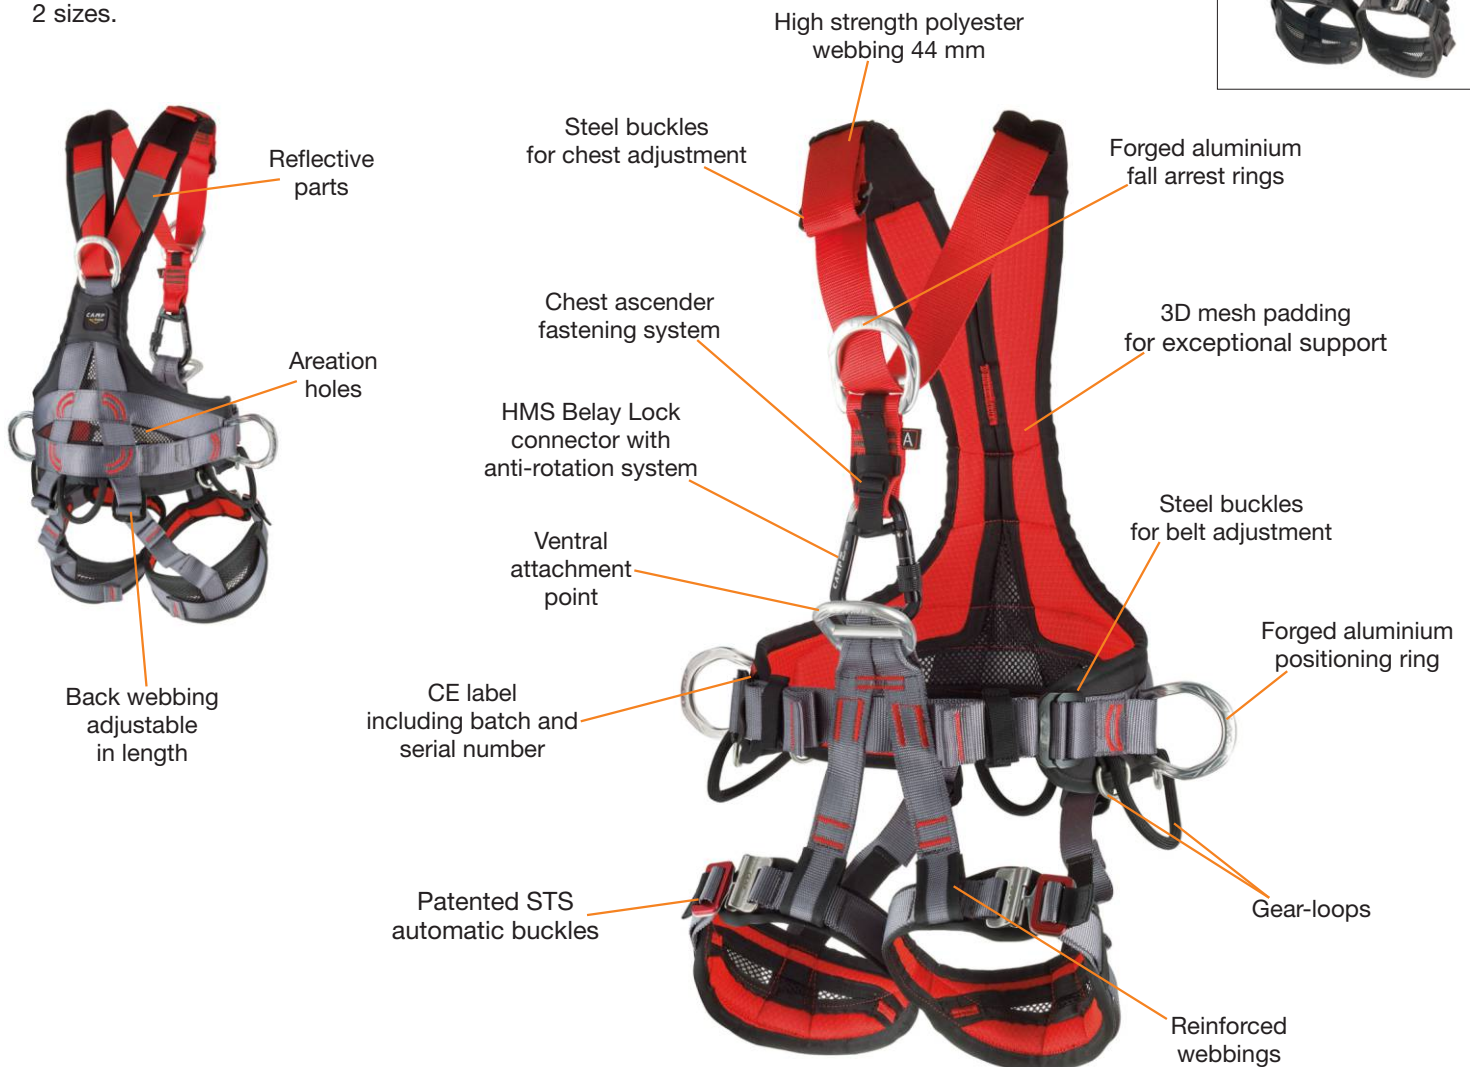

Ref.094112 GOLDEN TOP EVO ALU

ROPE ACCESS

TEAM RESCUE

TOWERS/INDUSTRY

An incredibly comfortable and supportive full body harness for intensive rope access work. Ergonomic padding wraps around the worker's back and shoulders for exceptional support and ventilation strips on the back and leg loops allow for air flow. Patented ventral attachment features two loops: the upper loop is for attaching a chest harness and chest ascender and the lower loop holds the ventral D-ring for attaching lanyards and rope tools.

Supplied with the patented HMS Belay Lock connector that features an anti-rotation system. Equipped with a keeper strap for securing a chest ascender in a streamlined way.

Patented STS automatic buckles on the leg loops.

5 aluminum alloy attachment points: 1 sternal and 1 dorsal for fall arrest, 1 ventral for suspension and 2 side for positioning and restraint.

2 sizes.

Golden Top Evo Alu Black
094113

| Ref. | Product name Nombre del producto | Size Tallas | Weight Peso | | Waist Cintura | Legs Pernas | Height Altura | CE | | | EAC | Attachment points Puntos de anclaje |
|------------------|-------------------------------------|----------------|----------------|------|------------------|----------------|------------------|--------|--------|--------|-----|--|
| | | | g | oz | B (cm) | C (cm) | D (cm) | EN 358 | EN 361 | EN 813 | | |
| 094112 094113 | GOLDEN TOP EVO ALU | S-L | 1990 | 70.2 | 70-110 | 45-65 | 55-75 | • | • | • | • | |
| | GOLDEN TOP EVO ALU BLACK | L-XXL | 2090 | 73.8 | 80-130 | 55-75 | 65-85 | | | | | |