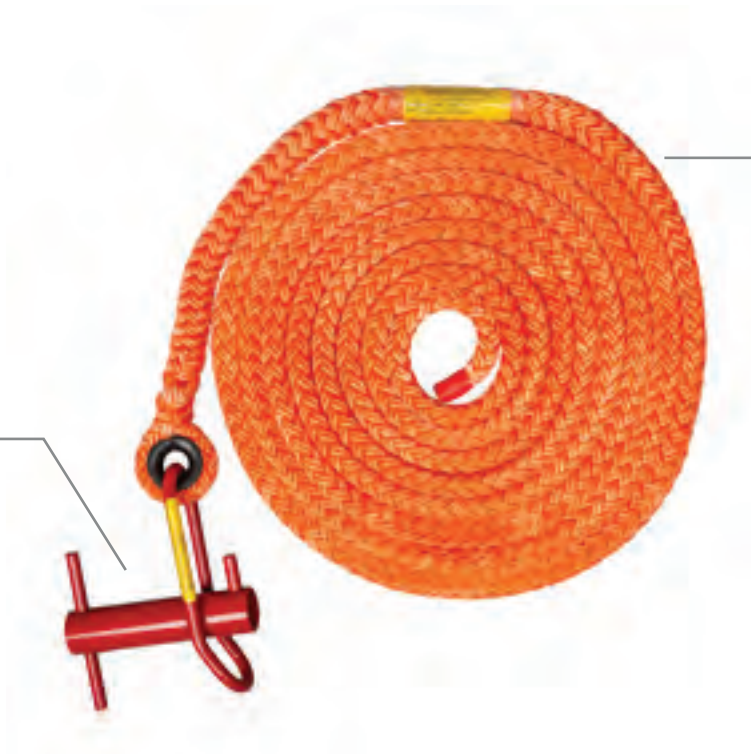

MINI RESCUE PORT-A-WRAP

THE BUDGET FRIENDLY SRT RESCUE DEVICE

6.5" Red Mini Port-A-Wrap

Easily secures to the tree, giving the user an SRT basal rescue device. The red color indicates that it is a dedicated device for rescue purposes.

20' Tenex Sling

Allows for easy placement/
Tie off around tree trunks.

Red Port-a-Wrap 601MQ1

Created specifically for one of the nations premier Tree Care providers, The Mini Rescue Port-a-Wrap is a budget friendly SRT rescue device, and is now available to the general public. Port-a-Wraps are a popular choice rope friction device and can be used in a variety of ways. The 20' Tenex sling and Port-a-Wrap combo gives you an economical and functional SRT basal rescue system.

FEATURES:

- Bright red color is an indicator to the field that this is a dedicated device for the climber.
- 20' Tenex Sling: a 12-strand single braid that offers high strength with low stretch and outstanding abrasion resistance.
- Samthane coated to provide abrasion resistance, enhance wear life, snag resistance, and increase ease of splicing.