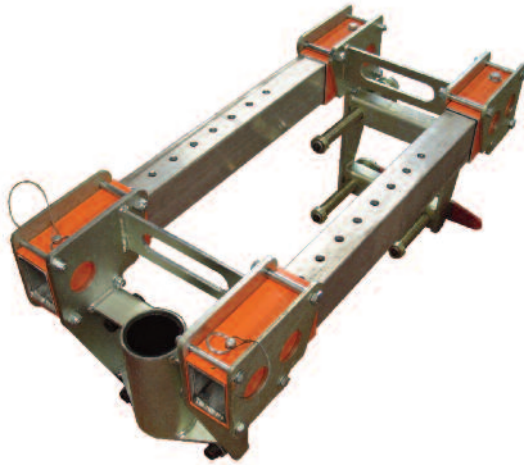

30029 Adjustable Barrel Mount

A robust adjustable barrel mount for fitting onto shoarings
Designed to be used with Davit Arms

Adjusts from 2 1/4" to 25"

Product Code:
30029

Conformance:
BS EN 795 TYPE B

Weight:
45kg

Mild Steel with CS-500 finish