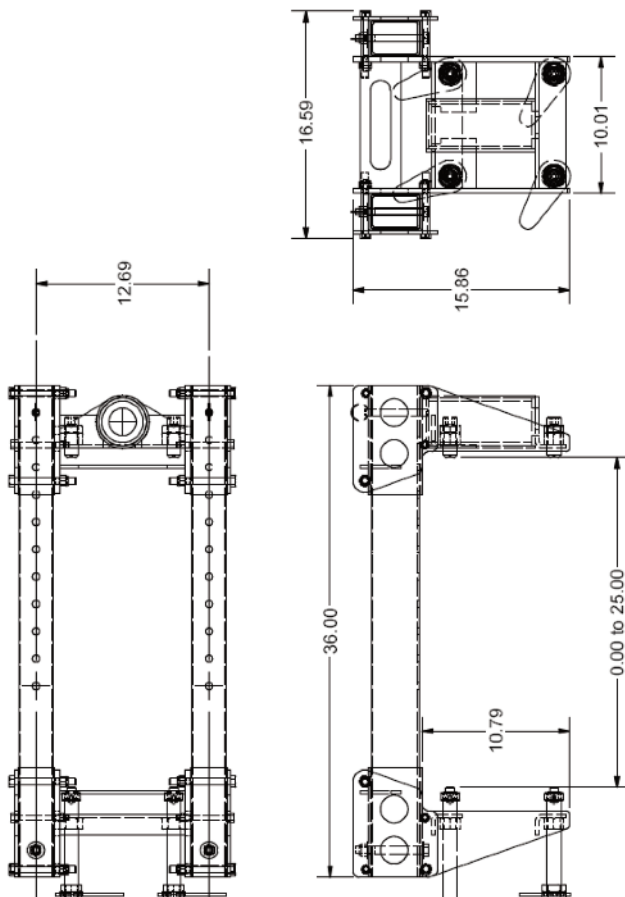

30029 Adjustable Barrel Mount

A robust adjustable barrel mount for fitting onto shoarings
Designed to be used with Davit Arms

Adjusts from 2 1/4" to 25"

Product Code:
30029

Conformance:
BS EN 795 TYPE B

Weight:
45kg

Mild Steel with CS-500 finish